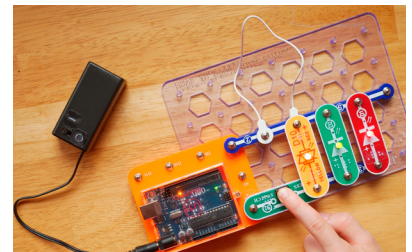

## Electronics

APH has adapted some of the most popular commercially available educational products from Elenco® to be accessible for builders who are blind and visually impaired. Kits are designed for students ages 8 and up and contain parts labeled in braille and accessible project instructions. As students make the projects in our four kits, they will learn about electronics and improve numerous skill sets including the ability to follow step-by-step instructions, braille knowledge, and tactile identification, spatial reasoning, coding, and programming skills.

### Snap Circuits® Jr. Access Kit

[Snap Circuits Jr.](#) teaches children about circuits, current, resistance, switches, motors, and other basic electronic concepts. Create 101 projects and circuits by snapping and connecting layers of plastic parts to the “breadboard” building surface and to the included batteries. Use the instructions to make a flying saucer, light police siren, a touch light, and more!

### Snapino® Jr. Access Kit

Program your circuits with a mini computer using [Snapino!](#) Students can build circuits throughout 20 different projects by connecting the physical components on the breadboard and practice basic coding with the included Arduino board by plugging it into a computer and utilizing free software from the Arduino website.

### RC Snap Rover® Access Kit

Make projects that move with [RC Snap Rover!](#) Children will learn about electric switches, radio perception, gear movement, Morse Code, and more as they snap together colorful Snap Circuits parts to build an RC Snap Rover that can zoom across any surface with the included wireless remote control. Construct 25 projects like a remote-controlled rover, a light following rover, water detector, and more.