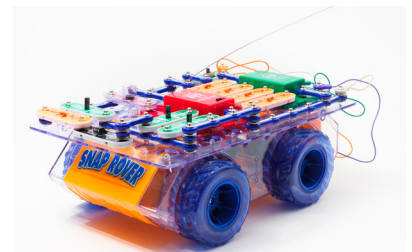

## Electronics

APH has adapted some of the most popular commercially available educational products from Elenco® to be accessible for builders who are blind and visually impaired. Kits are designed for students ages 8 and up and contain parts labeled in braille and accessible project instructions. As students make the projects in our four kits, they will learn about electronics and improve numerous skill sets including the ability to follow step-by-step instructions, braille knowledge, and tactile identification, spatial reasoning, coding, and programming skills.

### Snap Circuits® Jr. Access Kit

[Snap Circuits Jr.](#) teaches children about circuits, current, resistance, switches, motors, and other basic electronic concepts. Create 101 projects and circuits by snapping and connecting layers of plastic parts to the “breadboard” building surface and to the included batteries. Use the instructions to make a flying saucer, light police siren, a touch light, and more!

### Snapino® Jr. Access Kit

Program your circuits with a mini computer using [Snapino!](#) Students can build circuits throughout 20 different projects by connecting the physical components on the breadboard and practice basic coding with the included Arduino board by plugging it into a computer and utilizing free software from the Arduino website.

### RC Snap Rover® Access Kit

Make projects that move with [RC Snap Rover!](#) Children will learn about electric switches, radio perception, gear movement, Morse Code, and more as they snap together colorful Snap Circuits parts to build an RC Snap Rover that can zoom across any surface with the included wireless remote control. Construct 25 projects like a remote-controlled rover, a light following rover, water detector, and more.