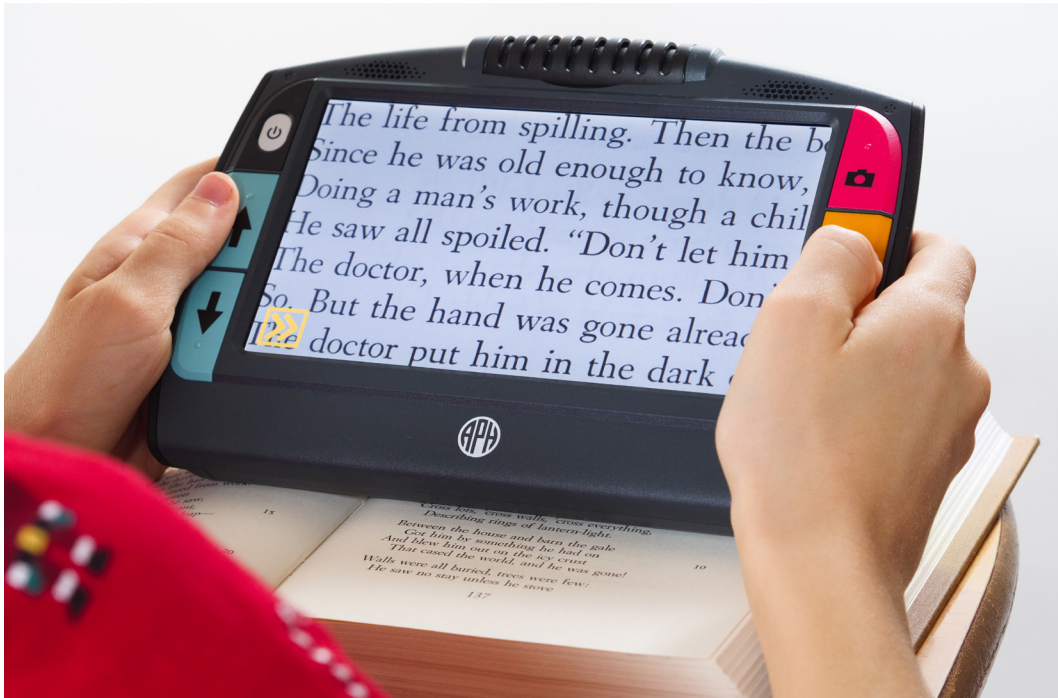

APH / Vispero

Juno

Juno™

Magnify on-the-go with this powerful, 7-inch LCD touchscreen handheld video magnifier with Optical Character Recognition (OCR).

Designed to accommodate the needs of students and adults with low vision, Juno is a great magnifying solution for use during work and recreational activities. Juno can capture and process multiple pages of printed text using OCR. Users can either read the text on Juno's 7-inch LCD screen, or have it read aloud to them using text-to-speech (TTS).

Features and Benefits

- 2x-30x magnification and 24 high-contrast color modes
- 180-degree rotating barrel camera supports five camera modes
- 3 reading views
- Supports multiple languages, including English, French, Spanish, German, or Chinese
- File storage and transfer
- Line and mask, and Zones features
- “Exam Mode” with ability to lock certain features during exams
- Much more!

Copyright © 2021 American Printing House for the Blind (APH).

WHAT OUR FIELD TESTERS HAD TO SAY:

“This is probably the most feature-rich handheld magnifier I have ever seen. The quality of the near magnification is very good, which in my opinion, is the most important function of this device. I really appreciate the different modes available, and I found the OCR to be very accurate, even on older scanned PDFs, which is very important in a school setting.”

“Very portable; quick on and off in standby mode; talking menus were helpful. I also like that it was very similar to using a tablet with a touch screen. I think the reading lines are a great option to help with tracking and keeping your place. Also, the reading options were nice for different views to display text.”